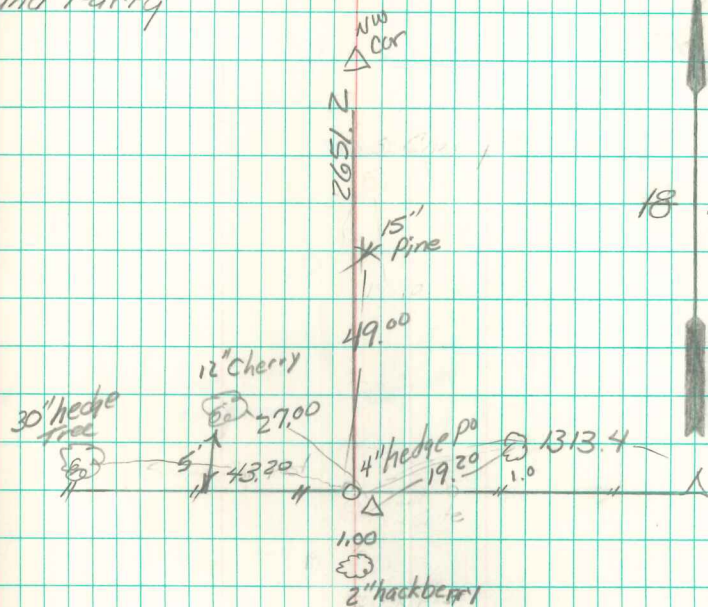

E 1/4 Cor. 18, T. 74N R. 18W

Set C.M.

E 1/4 Cor. 18 T. 74N R. 18W

Set 12-1-39
By: Ray Nandell
and Party

Sketch By
Wignall

And Conc. Mon. Set
5/8" iron pin on E. side
4/21/01 Abie Davis