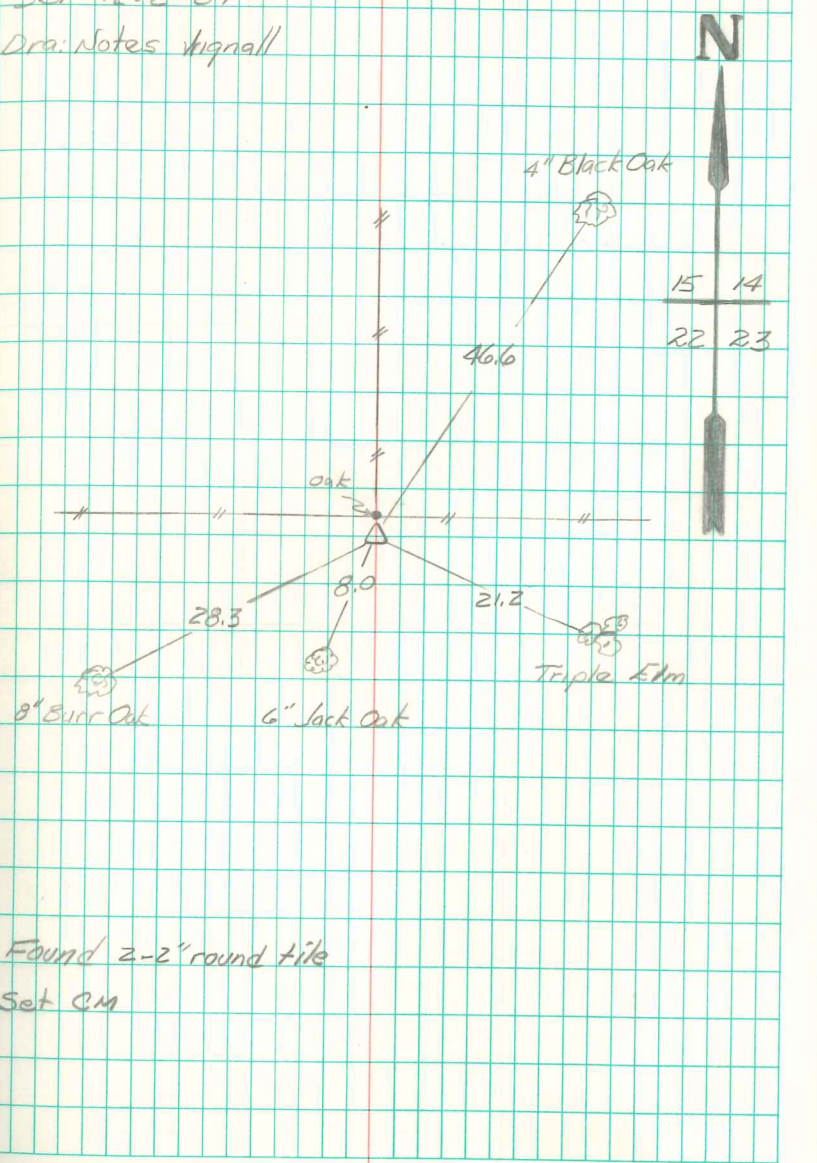

NE. Cor 22, T. 71N R. 18W

Set 12.2-39

Dra: Notes Signall

Found 2-2" round file

Set CM