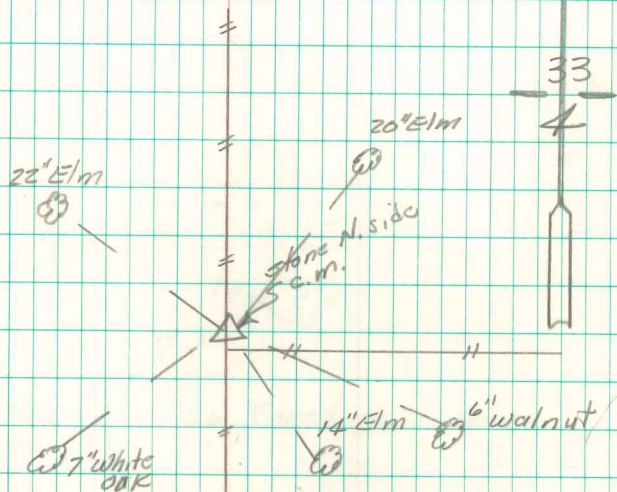

Found Stone

set c.m. in Place over broken
Pop bottle with stone on North
Side c.m.

5 $\frac{1}{2}$ Cor 33-74-18

Set - Dec 4-1939

Notes - D.L. Thomas

Party - Koons, Russell & Durham

c.m. in Fence Line running North and
North of corner Post to Fence East.