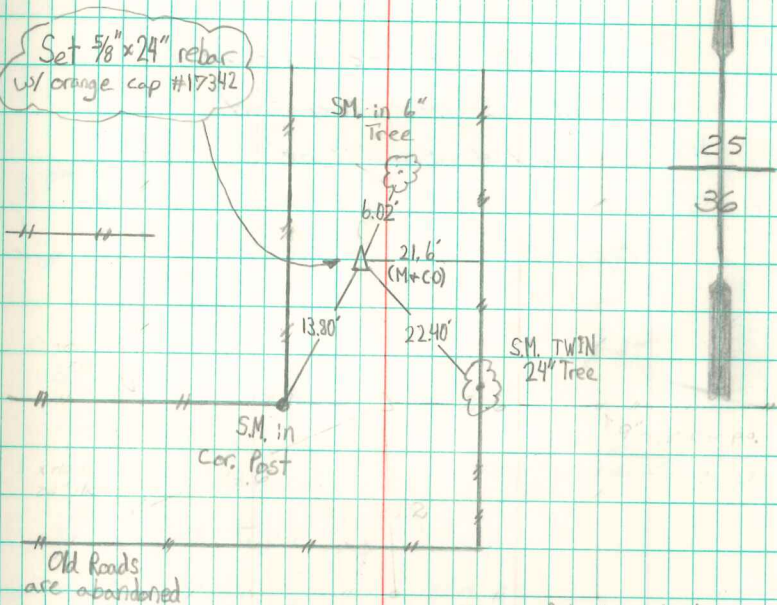

CM. N $\frac{1}{4}$ Cor Sec 36-74-18
Found 2-2" Horseshoe tile
Set CM on Top tile N# 5.

Dec. 2, 1939

N $\frac{1}{4}$ Cor. Sec. 36-74-18 Liberty Twp
Notes: Jackson Thomas

74

Retied 6/14/09
Jeffrey Hall