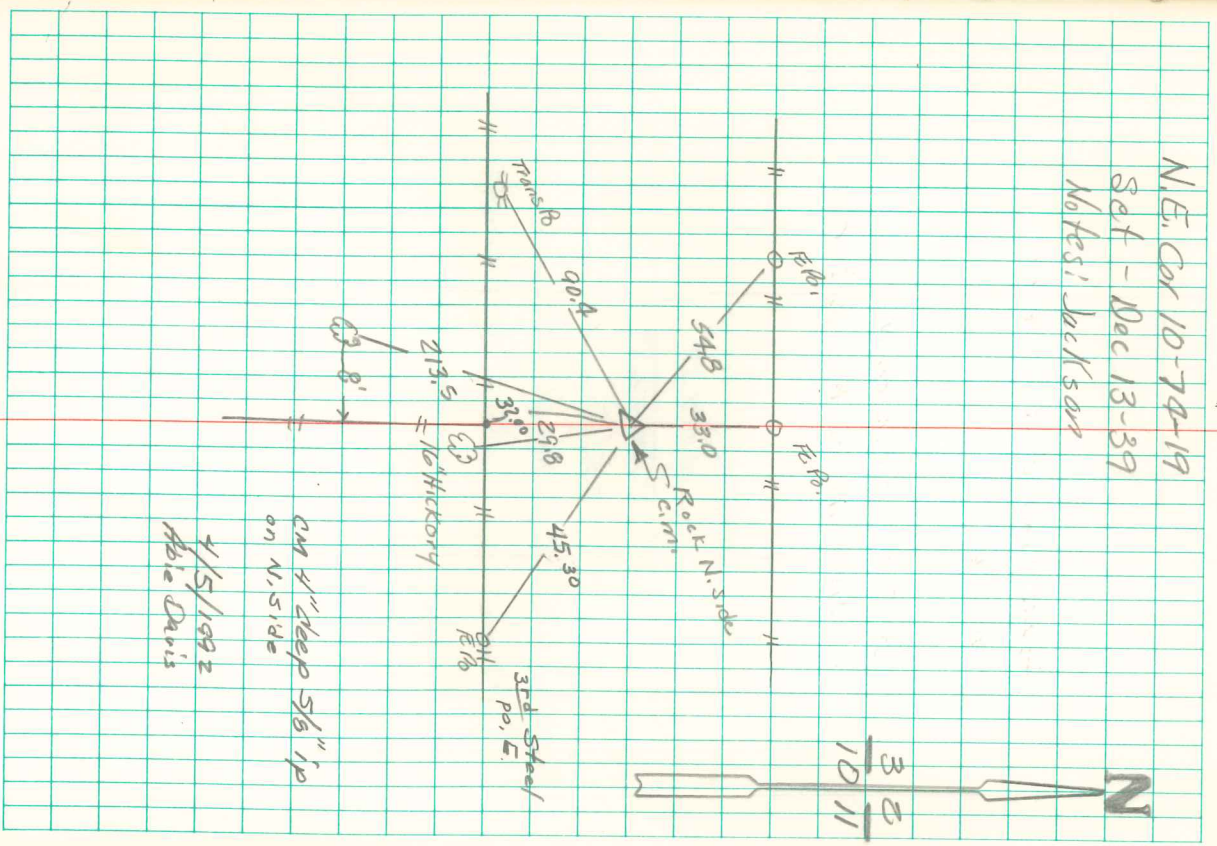

NE. Cor 10-70-19
Set - Dec 13-39
Notes: Jackson

Found 5"x5"x9" Rock & Pieces of
Crockerly.
Set cm. on Crockerly
" Rock on North side cm.

cm 1/2" deep 5/8" ip
on N. side
4/5/1992
Abie Davis