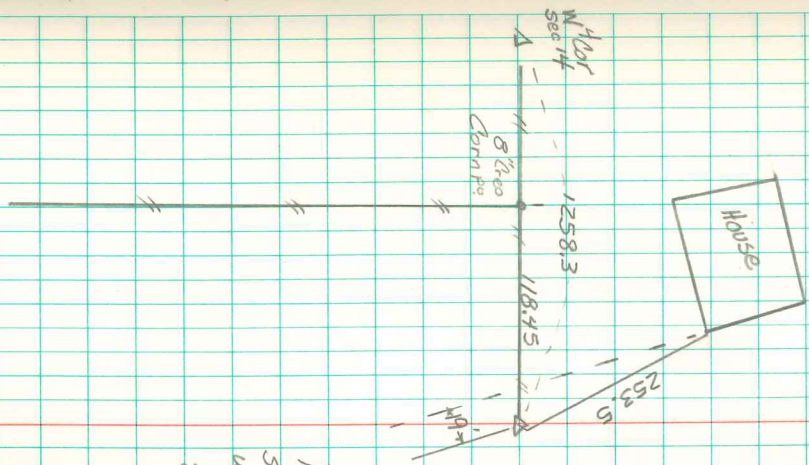

SE CORNER SW 1/4 NW 1/4
 SEC 14-74-19

Found ancient
 12" Corn. Post.
 Set 1/2" X 30" Iron pin
 with Cap.
 8/23/95 Abie Davis