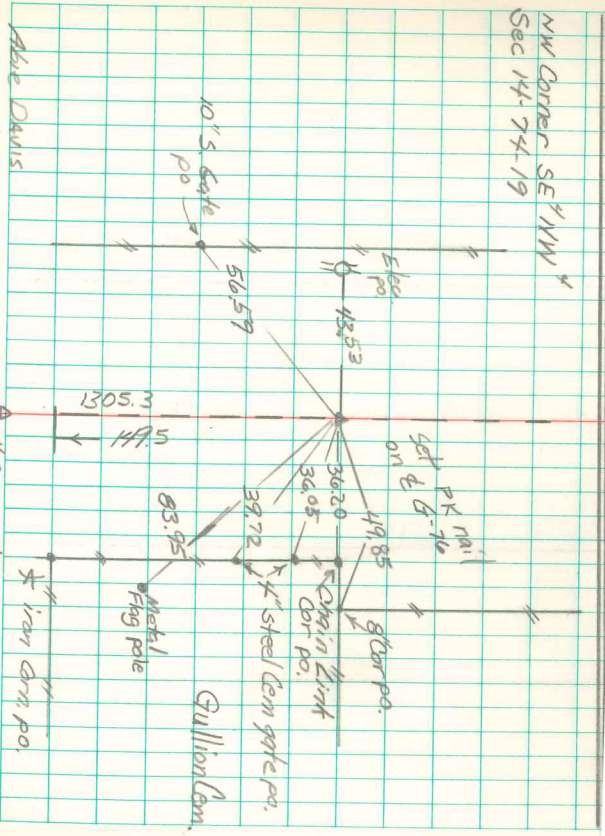

NW Corner SE 1/4 NW
Sec 14-74-19

8/29/97

Abie Davis

5' Cen NW 1/4
Sec 14

Gullison Cm.