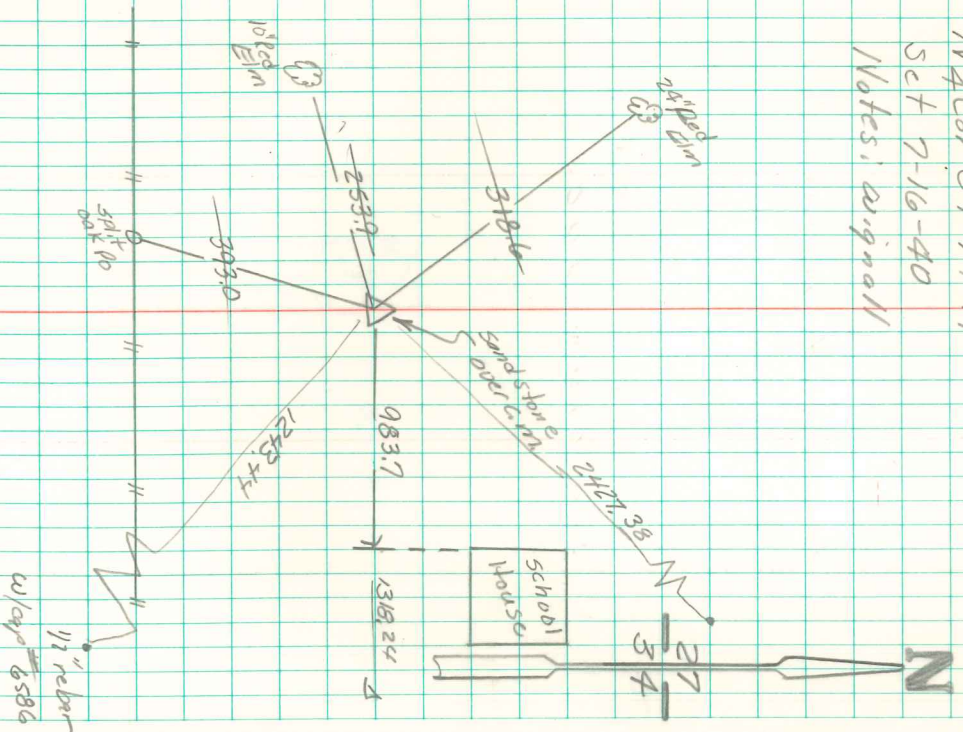

Found Sandstone 14" x 10" x 4"
One 6" x 6" x 4"

Set C.M. over small stone & Pat
Large Sandstone over C.M.

N¹/₄ Cor 34-74-19
Set 7-16-40
Notes: original

(See certificate for info)

Robert L. Stumbo,
2-4-03