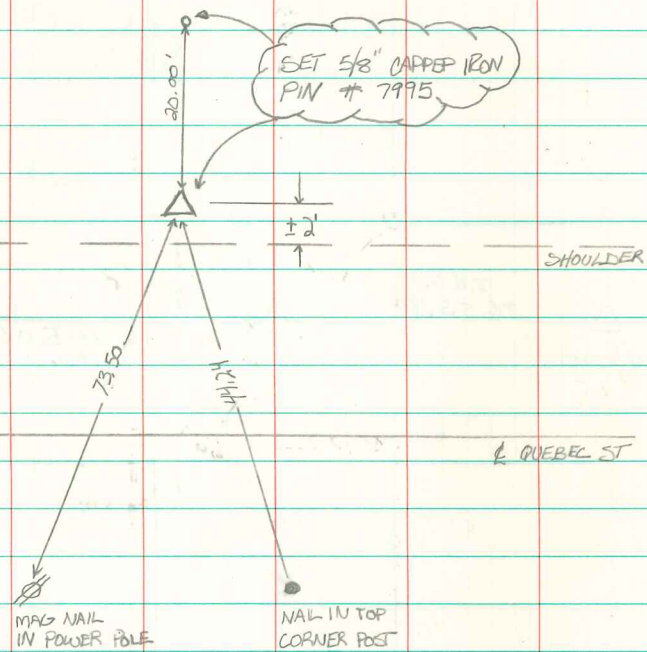

SE CORNER SW<sup>4</sup> SE<sup>4</sup> SECTION 34-75-19

SET 5/8" CAPPED IRON PIN, # 7995 AT MIDPOINT + ONLINE

BETWEEN FOUND S QUARTER + SE COR OF SECTION

SET 2/27/09 BY BRIAN MORRISSEY

34-75-19