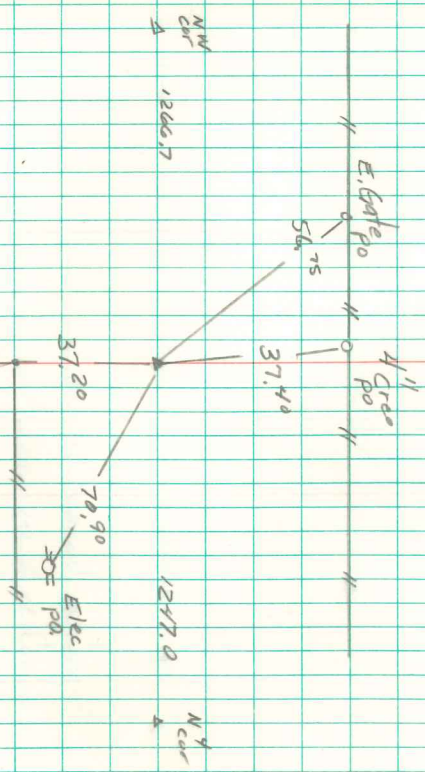

NE COR NW " NW "
Sec 14-74-20

Find iron pin 6" Deep
w/cap # 3754
Elector A. J. Davis