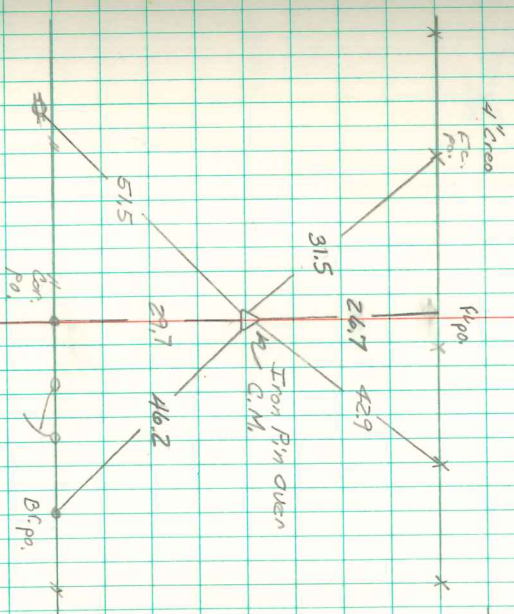

N 1/4 Con, 36-74-20
Set: 6-7-40

Mondell, Frazier, Harpagon

Notes: Wignell

Found & rechecked 9/9/52
Abie Davis

Found 1-2" Round tile

Set C.M. over 1-2" Round tile