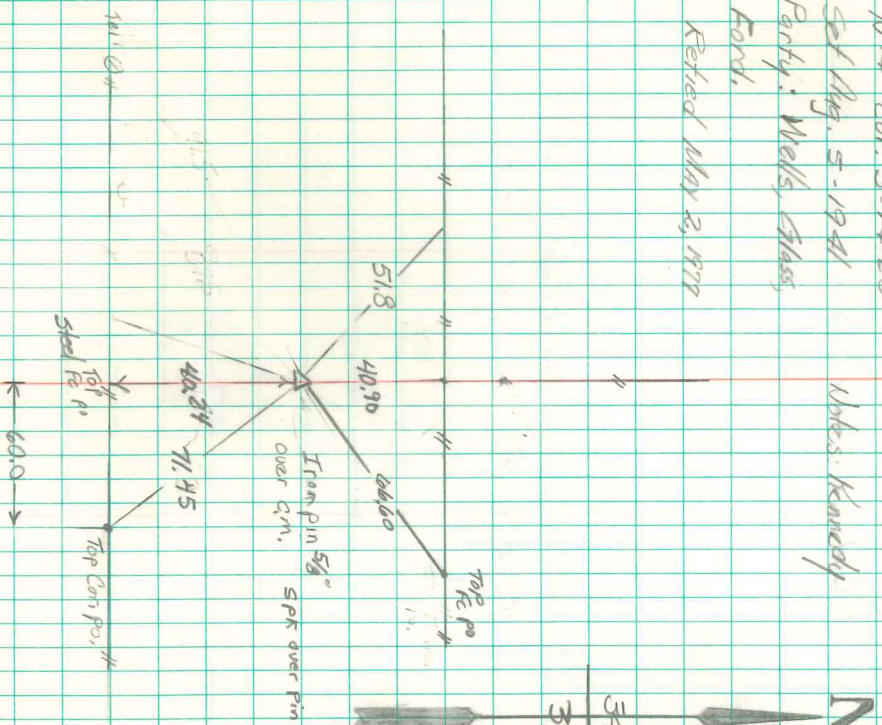

Found Sandstone 16"x6"x4"
over 8-8" round tile.
(Watkins tile)

Set CM over 1-8" round tile
lowered in place, put the stone
over top CM.

11/14 Cor. 5-14-20
Set Aug. 5-1941
Party: Walls, Glass,
Fond.
Retired May 2, 1977

Notes: Kennedy

Retired 5/29/92