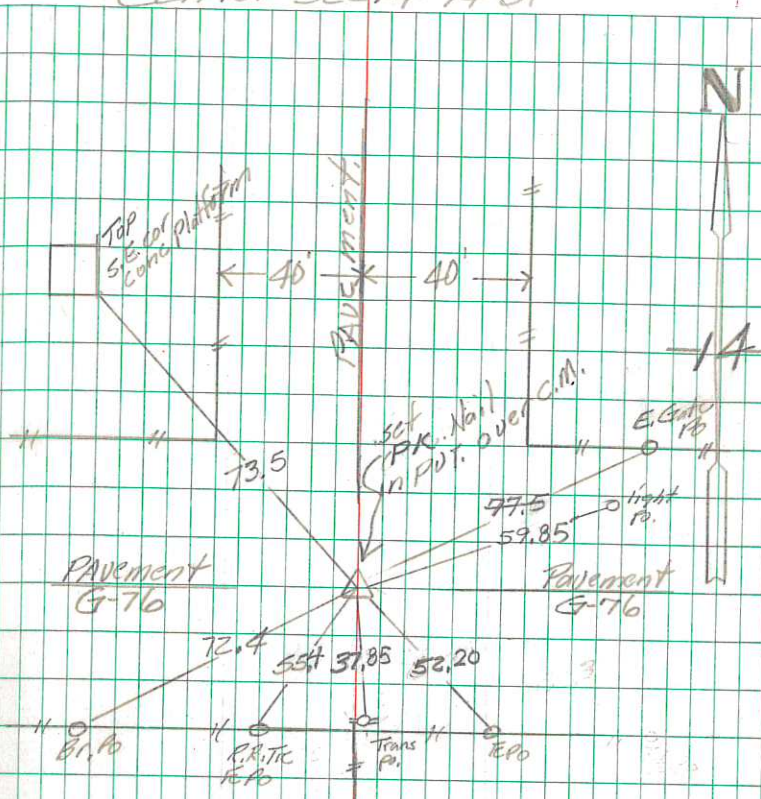

Center sec 14-74-21

Revised 3/25/1988
 Progen, Vandewer, Quirk

Revised 8/16/98
 J.M. Hochstetler

6/6/06
 RETED 6/20/08
 HATCH & SIMMONS

Center sec 14-74-21

Retied 3/25/1988
 Progen, Vandewer, Quirk

Retied 8/16/98
 J.M. Hochstetler

6/6/06