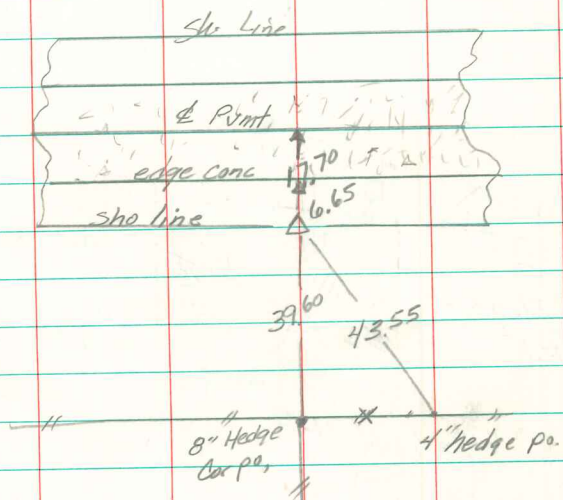

NW Corn. NE⁴SE⁴

Sec 14-74-21

Set 5/8" iron pin w/cap

5594 in S. edge S. shoulder

4-76 4" deep

Abie Davis 8/5/00