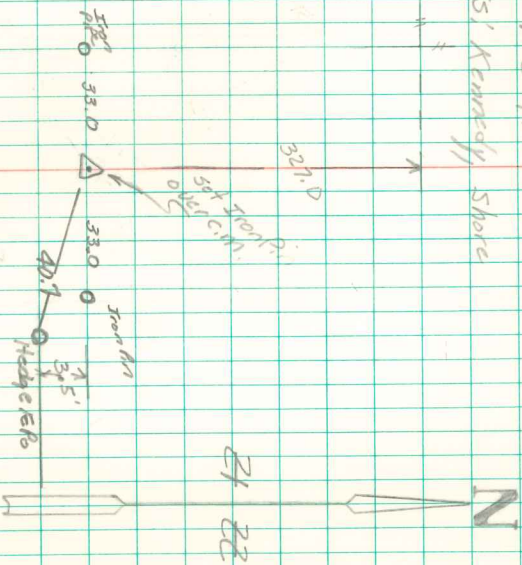

Found sandstone 20"x7"x6"

Set Q.M. Right where we  
Found Stone.

Flat Stone on Top Q.M.

E 1/4 Cor Sec. 21-74-21

Set - 9-8-41

Notes: Kennedy Shore

Retired June 30 - 1976  
Moll, Oregon & Mc Day