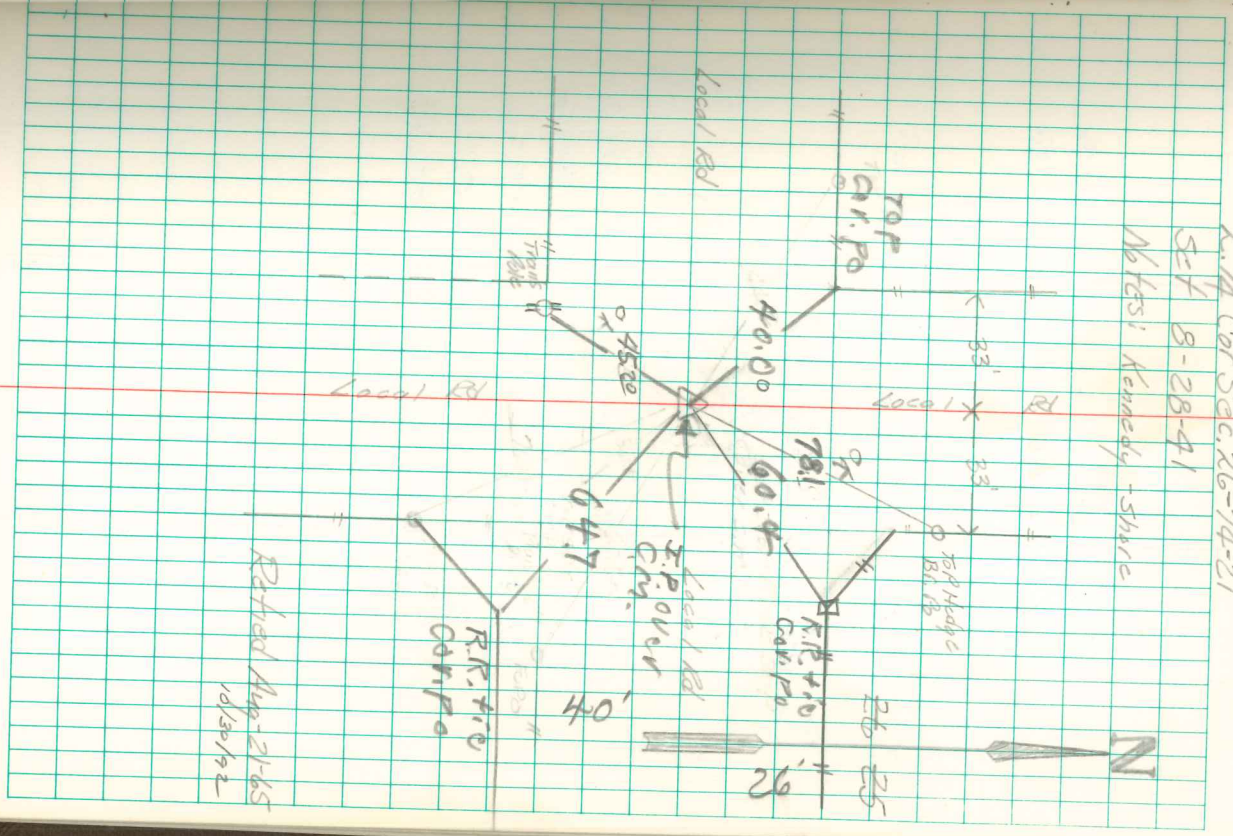

Found Small Granit Rock 9'x8'x6"
Right where we set man.

Set Man over 1-2" Horseshoe Tie
standing on END.

Put Rock on TOP Man.

E.H. Cor S.C.C. 26-74-21
Set 8-28-41
Notes: Kennedy - Share

Set Aug - 21-65
10/30/72