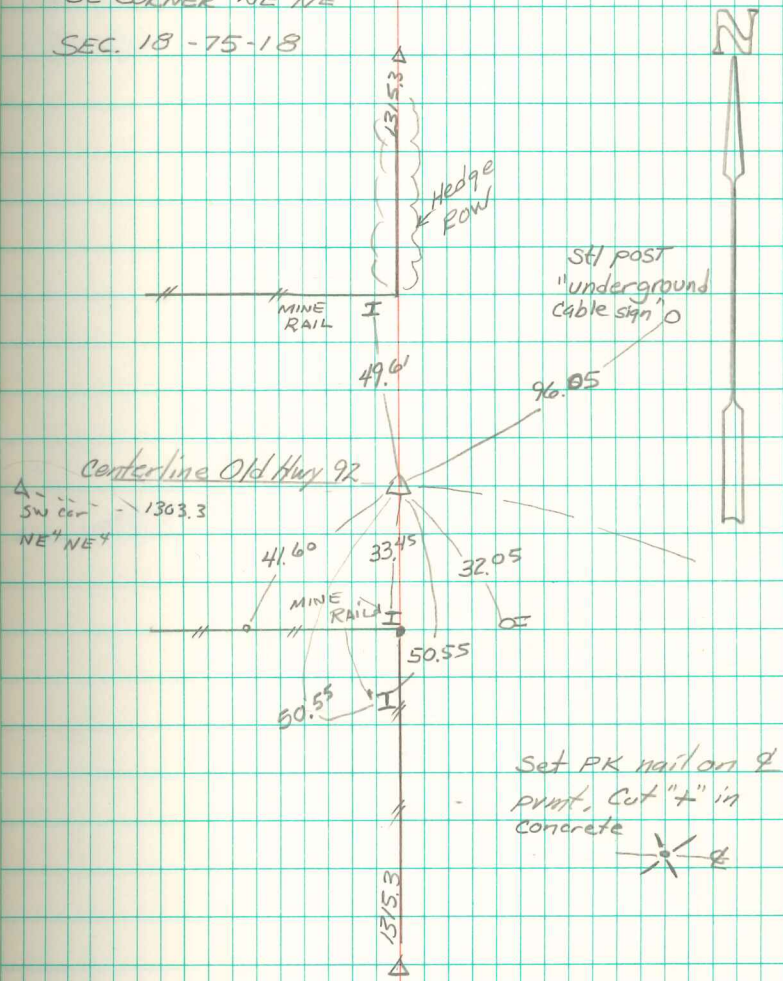

SE CORNER NE⁴NE⁴
SEC. 18 - 75-18

Set Corner on line ♀ at mid-point between the NE cor
& the E⁴ cor. Abie Davis 5/21/02