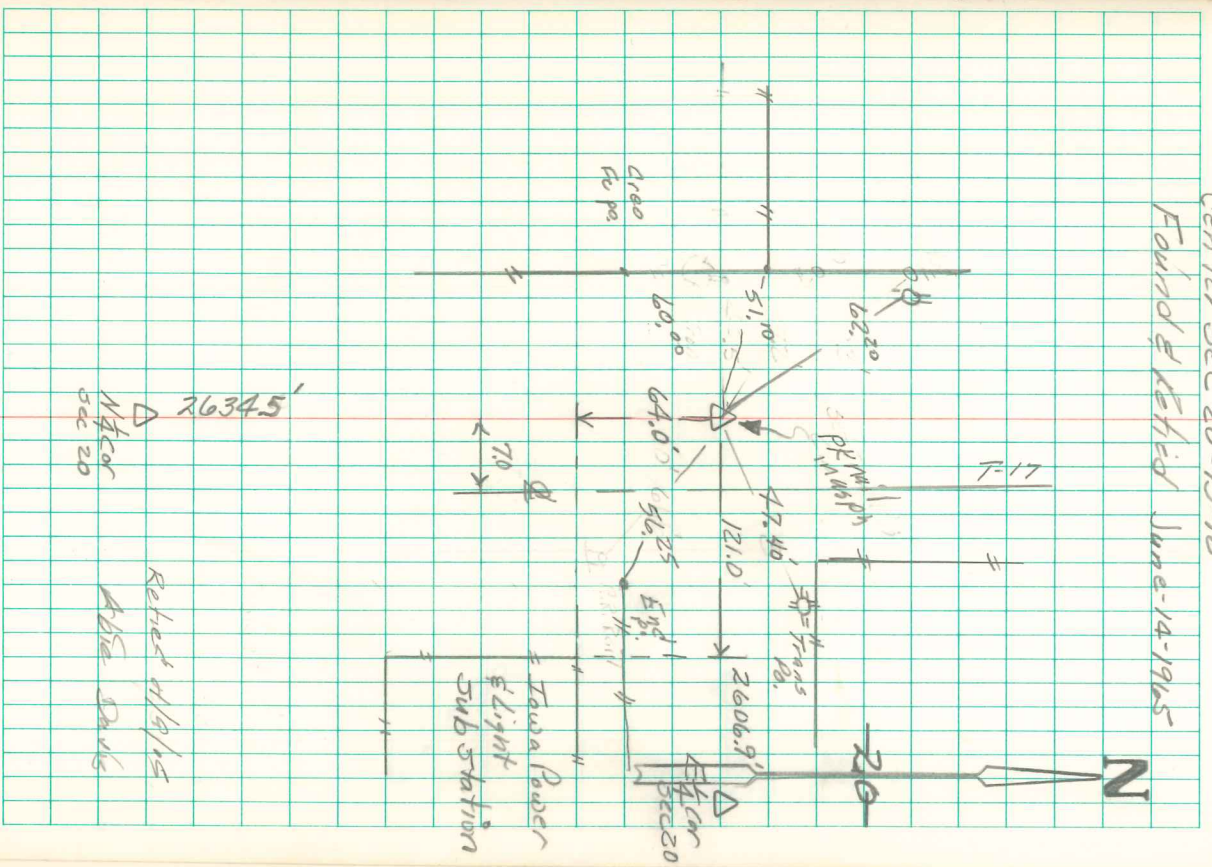

Center sec 20-75-18
 Found & Rehid June-14-1965

17

2634.5'
 Δ_{NSC}
 sec 20

Rehid 4/9/65
 Also done

Tausa Power
 Light
 Substation

E 1/4
 sec 20