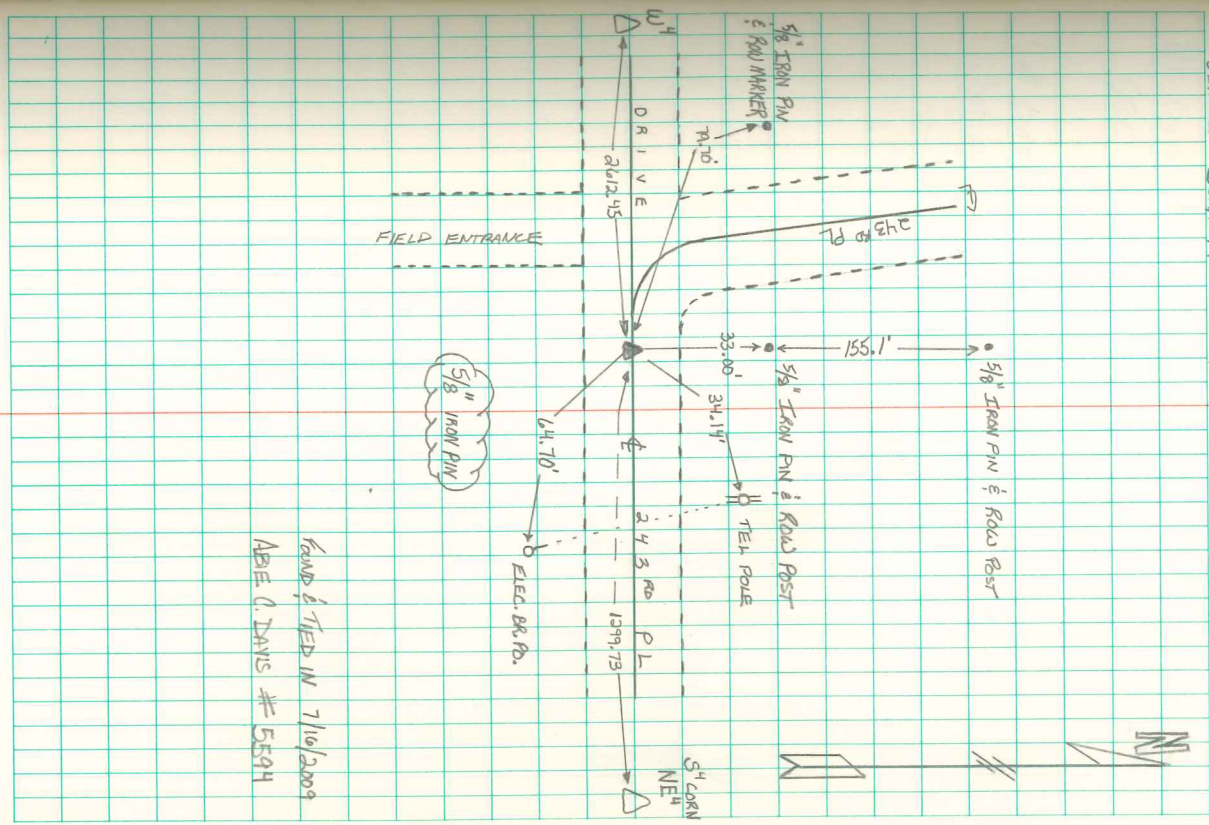

CENTER CORNER SECTION 24-75-18

FOUND & TIED IN 7/10/2009  
 ABIE C. DAVIS # 5894