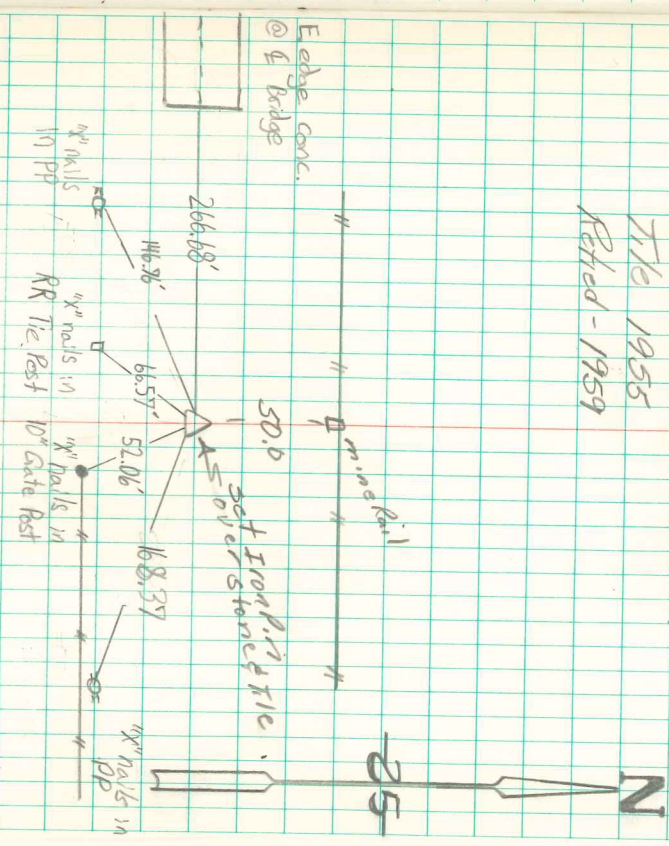

Center Seco. 25-75-18
 Found & Eked Stanch
 T/c 1955
 Rchd - 1959

Rchd 4/26/06
 Randal Nugteren