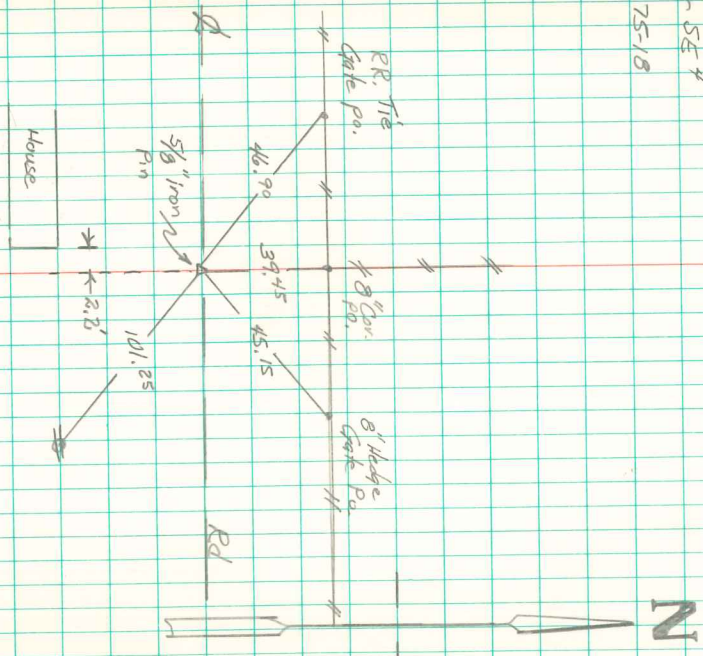

N 1/4 Corner SE 1/4
 Sec. 27-75-18

Sat 7/29/1992
 Abio Davis