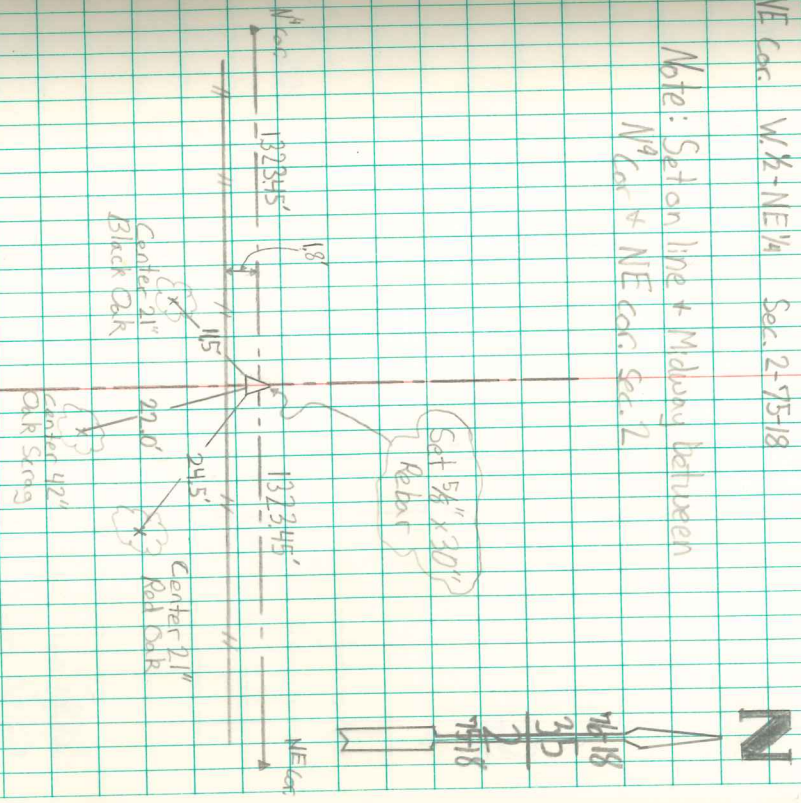

NE cor. W 1/2 - NE 1/4 Sec. 2 - T5S18

Note: Set on line + Midway between  
N<sup>9</sup> cor + NE cor. Sec. 2

Ret'd 12/12/67  
Ranell Nuytzen