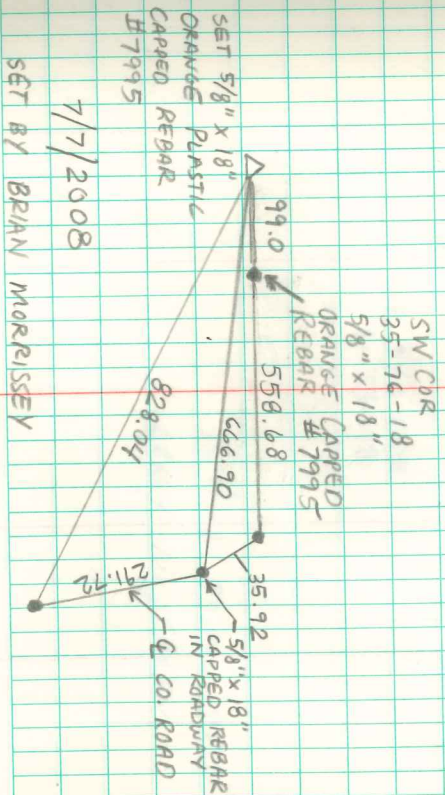

Found 2-line stones, 30" x 7" x 6"  
 and 12" x 3" x 4" over 2-2" A tile  
 [Watkins tile] Right where we set Mon.

Set Mon. on tiles lying flat  
 N.-S. one stone on north side  
 Mon. one stone on top. Cal.

NEE, Cor 3-75-16  
 Set, 11-22-39  
 Kennedy, Emerson, Sharp

Notes: Kennedy

SET BY BRIAN MORRISSEY

7/7/2008