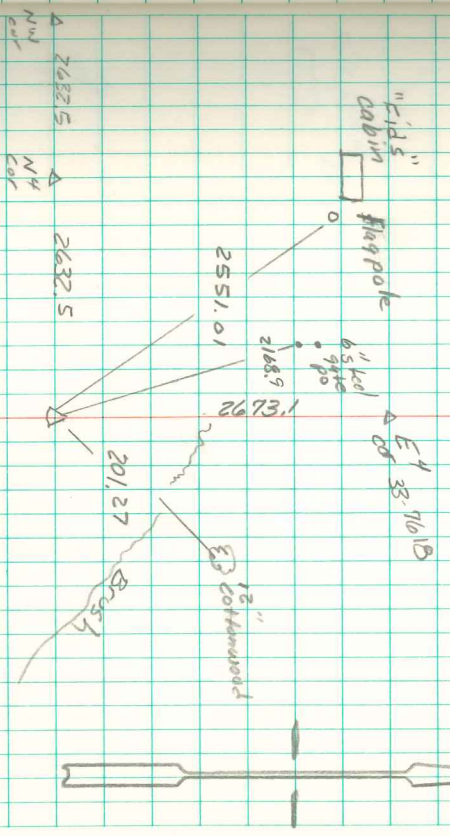

NE COR
SEC 4, 75-18

Set 1 1/2" iron pipe
 12" deep and 5/8"
 iron pin inside w/cap
 # 5594
 Abbe Davis n/w/c