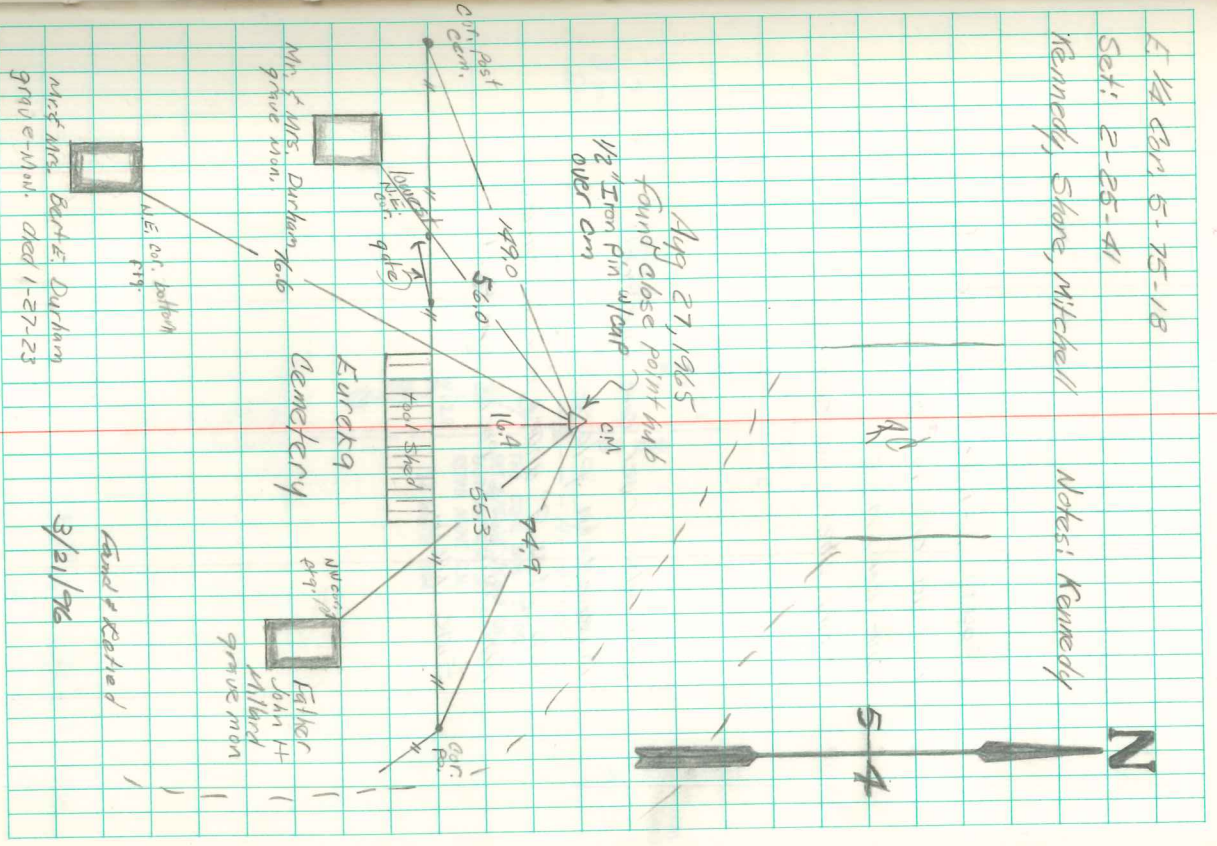

Found lime rock 21" x 8" x 8"
 over 2-2" A tile
 (Watkins tile)
 right where we set man.

Set Mon over 1-2" A tile
 lowered in place,
 rock on east side of Mon, leaning
 over on top of Mon. Top rock
 4" under top surface.

E 14 630, 5-75-18
 Set: 2-25-41
 Kennedy, Shore, Mitchell

Notes: Kennedy

Mr. & Mrs. Durkin
 grave mon. died 1-27-23

Found & Releved
 3/21/96