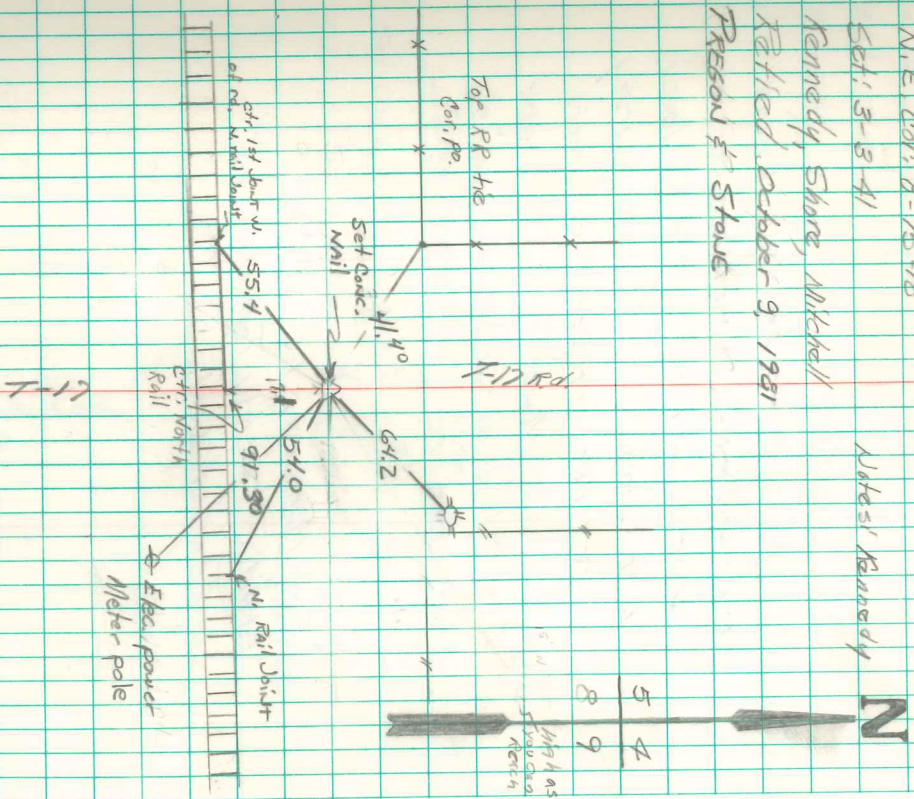

Found lime rock 2 1/2 ft long
 over 2-2" D tile.
 (Watkins file)
 night. Where we set now.

We put a hole in top rock and
 put a bronze cap in it. Stencil
 and cement it in.

N.E. Cor. 8-75-18
 Set: 5-3-41
 Kennedy, Shure, Mitchell
 Ratched, October 9, 1981
 Person's Showe

Notes: Kennedy

Found by
 3/2/81
 M. Davis