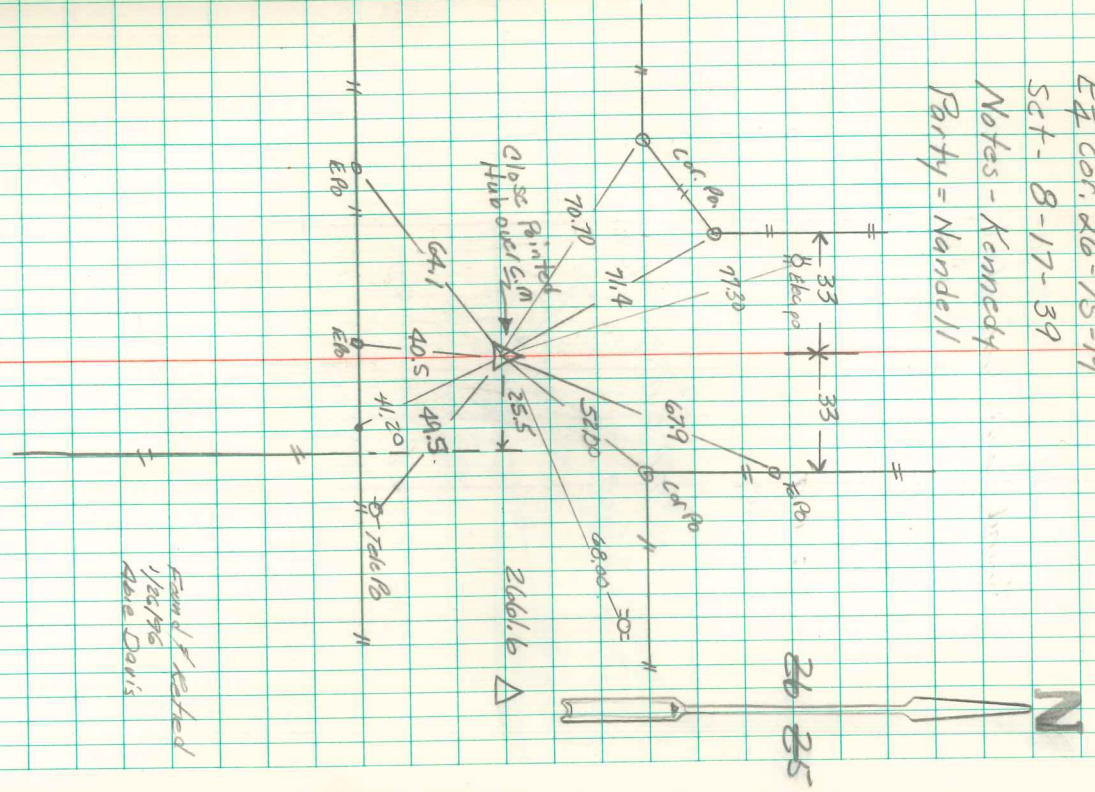

Restablished Cor.

Set C.M. over China wares
Crookery.

E¹/₄ cor. 26-75-19

Set - 8-17-39

Notes - Kennedy

Party = Nandell

Ely Cor SDC 26-75-19

Settling 17-1939

Notes: O.L. Thomas