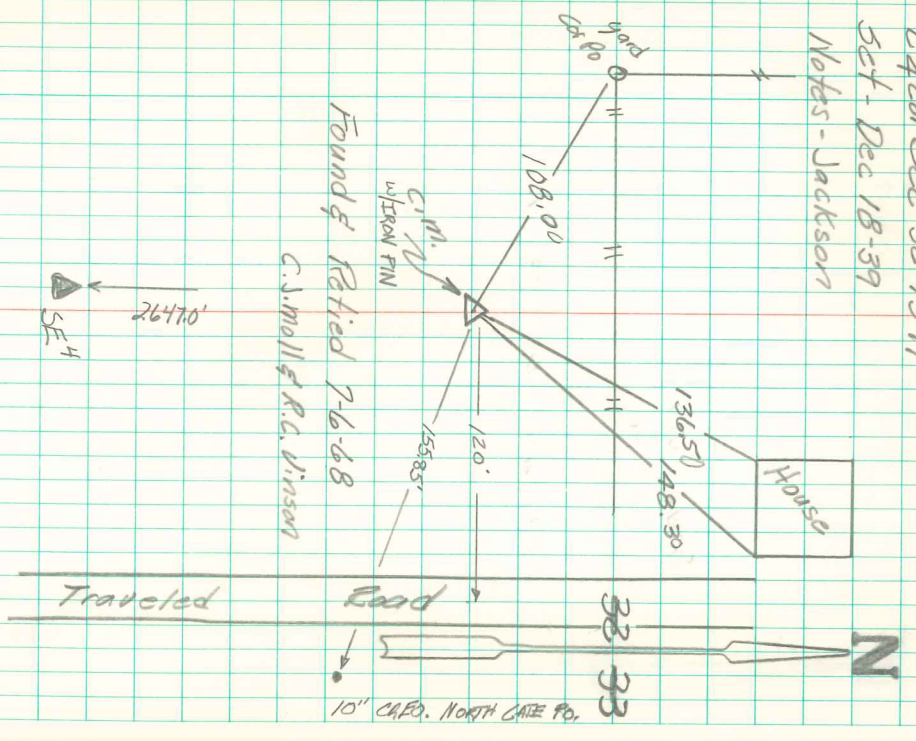

Found 4'x5" x 1/4" Granite Stone
 2-2" D Tile
 Set Corn. Tile N.E.S. under Rock
 on N. side

E 1/4 Cor Sec 32-75-19
 Set - Dec 18-39
 Notes - Jackson

Found & Retied 7-6-68
 C. J. Moll & R. C. Dinson

FOUND + RETIED 4/23/09
 AGUE C. DANIS # 5814