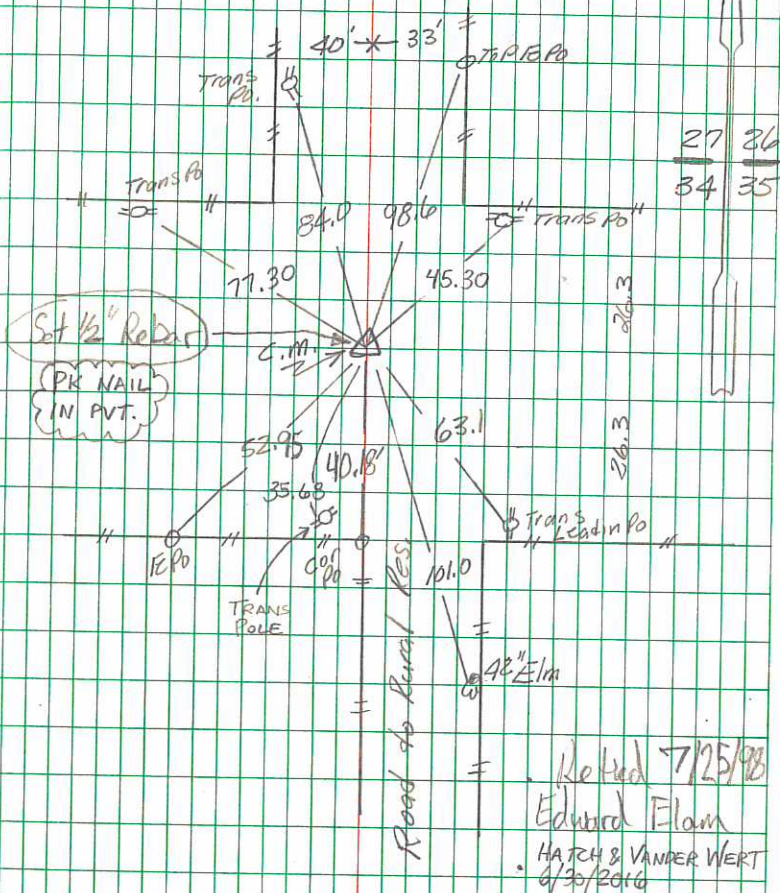

Found Large Field Boulder
No Tile

set C.M. over 2" O tile

N.E. Cor 34-75-19

Set 6-12-91

Notes = Wignall

Found Large Field Boulder
No Tile

Set C.M. over 2" O tile

N.E. Cor 34-75-19

Set 6-12-91

Notes = Wignall