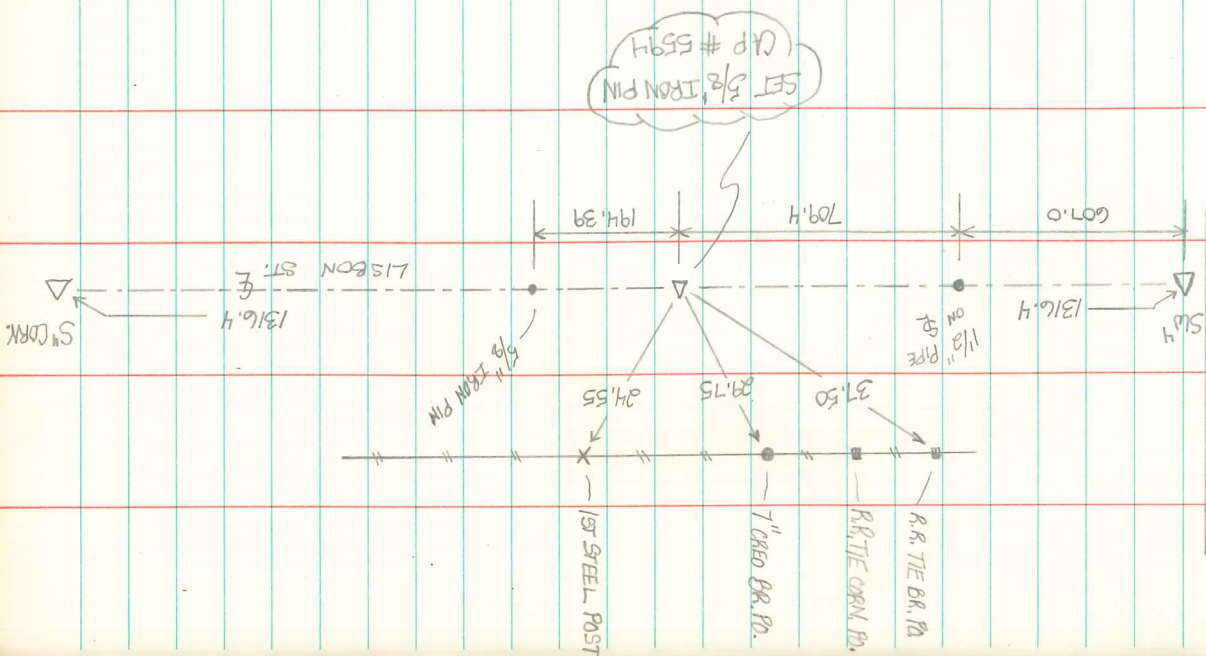

NORTHEAST CORNER NW⁴ NW⁴ SEC. 3-75-20

SET 4-12-10 ABIE C. DAVIS #5594