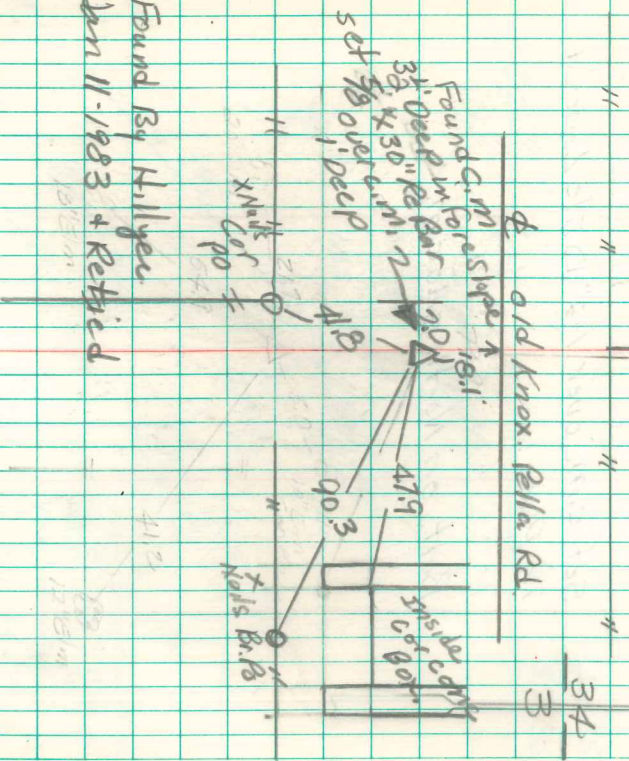

Reestablished corner:
 we set c.m. over 2-2" DT16 standing
 on end

N $\frac{1}{2}$ Cor 3-75-19 #
 Set - 7-16-41
 Notes: Kennedy
 Party = Shores & Luthen
 20" EM

Found by Hillger
 Jan 11-1983 + Retired

20450 W " " "

20450 W 18.1' North