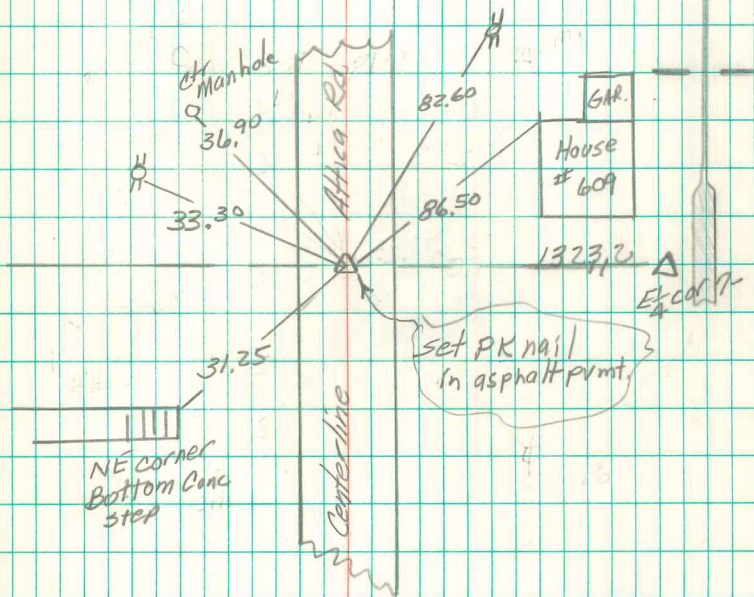

SW Corner SE $\frac{1}{4}$ N.E. $\frac{1}{4}$ Sec 7-75-19

13 March 82

L. Nugger

Retied 1/18/00
Abie Davis

SW Corner SE⁴NE⁴

SEC. 7-75-19

Retred 7/9/96

Abie Davis