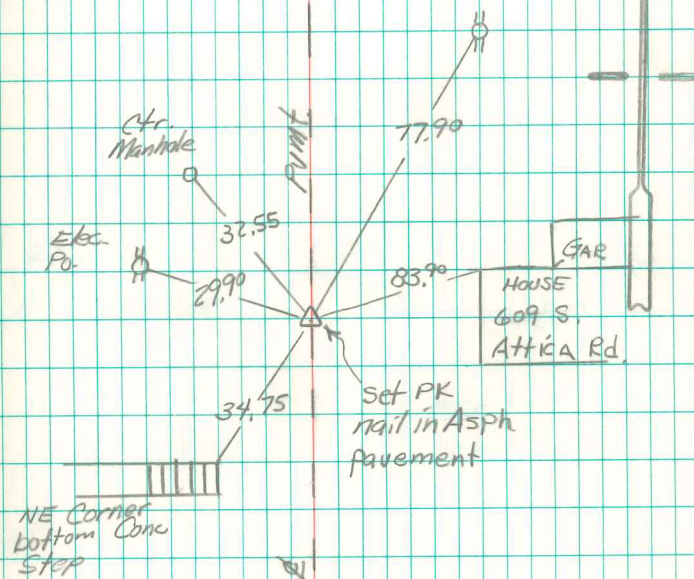

SW Corner SE $\frac{1}{4}$ N.E. $\frac{1}{4}$ Sec 7-75-19

13 March 82

L. Nugger

Retied 1/18/00
Abie Davis

SW Corner SE⁴NE⁴

SEC. 7-75-19

Retred 7/9/96

Abie Davis