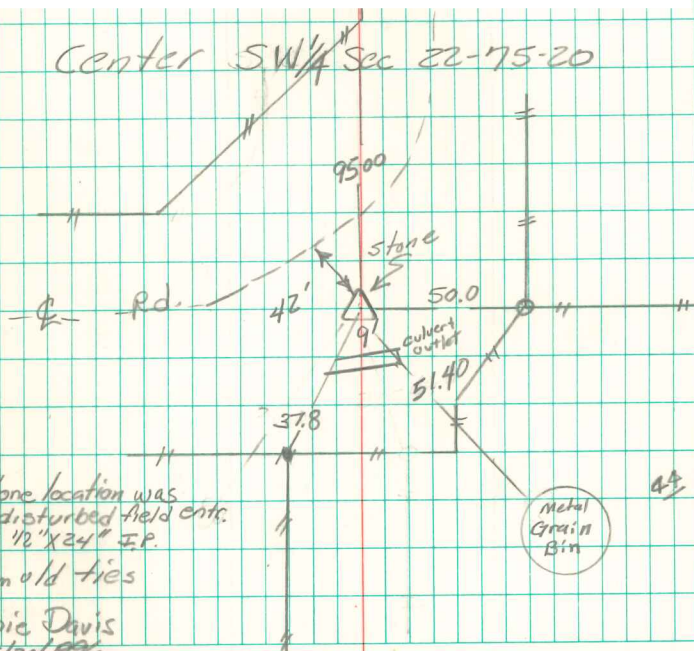

Center SW 1/4 Sec 22-75-20

Stone location was
in disturbed field entc.
Set 12" X 24" I.P.
From old ties

Abie Davis
5/29/1920