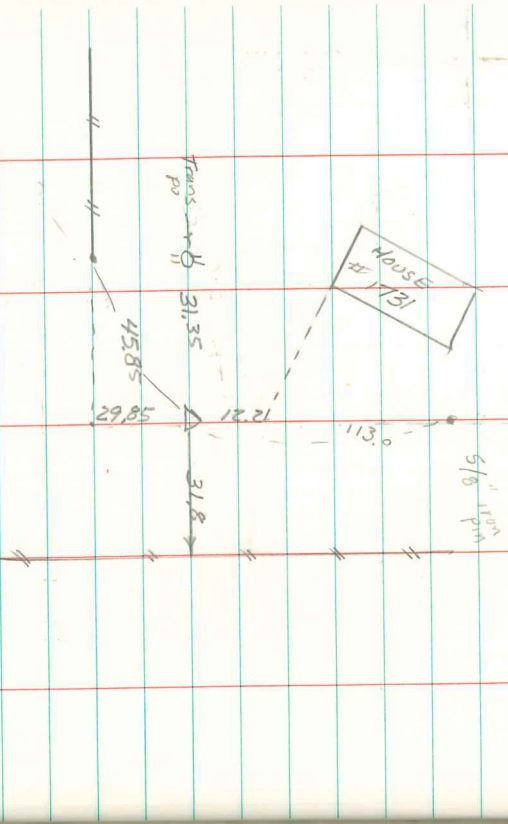

SW Corner NW<sup>4</sup> NW<sup>4</sup>  
Sec 26-75-20

Set 5/8" iron pin 3"  
dcap w/ yellow cap  
# 5594  
Abie Davis 9/502