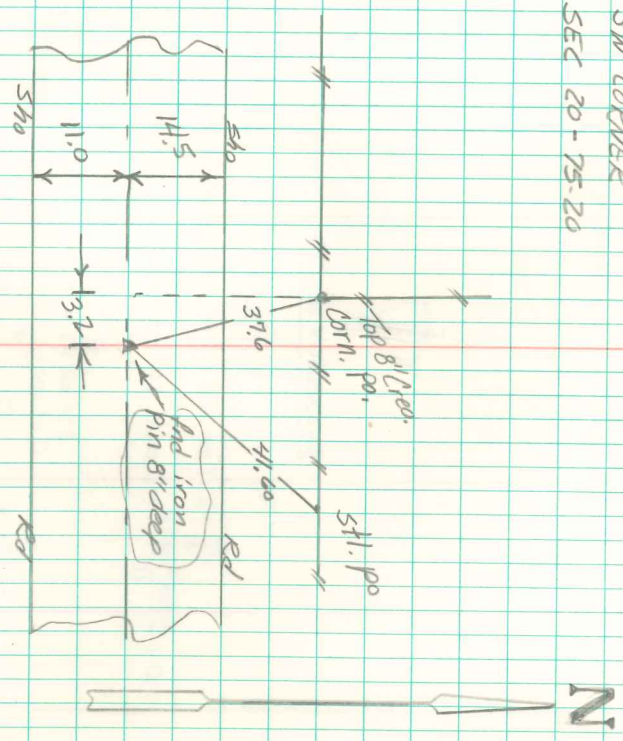

SW CORNER
SEC 20 - 75-20

Retired 8/9/99
Abie Davis