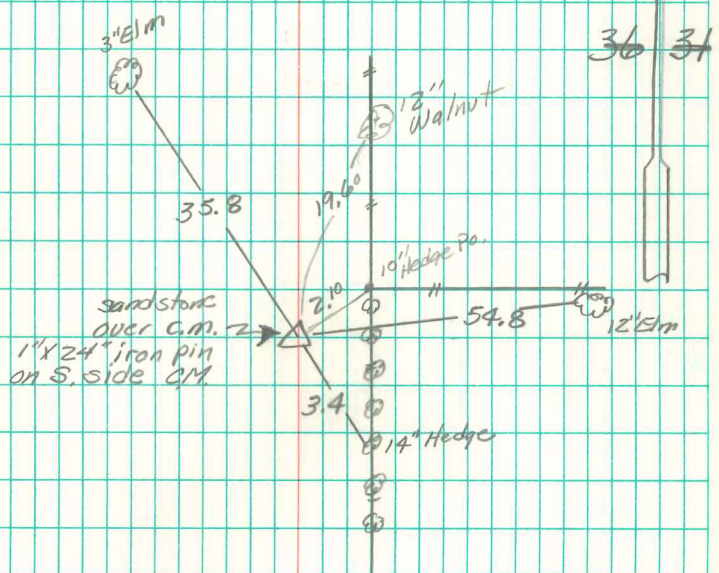

Found 2-sandstone 12"x10"x4"
& one 5"x5"x4"

Set c.m. over small stone & placed
Larger one over top c.m.

E 1/4 Cor-36-75-20

Set-6-22-40

Notes-Wignall

Party-Mandell, Frazier & Hanger

Retied 7/2/98
Abie Davis