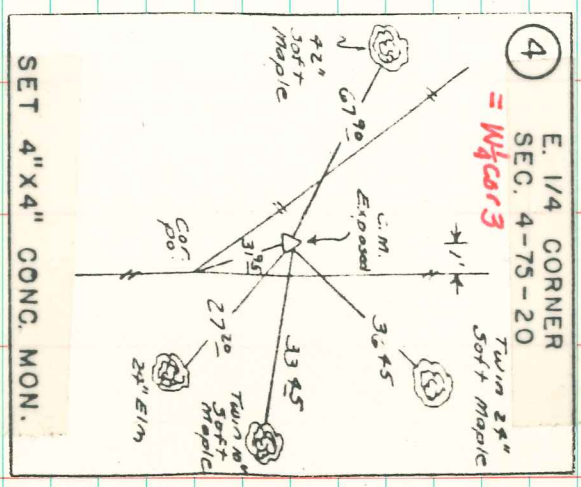

W<sup>4</sup> Cor Sec. 3-75-80  
 Set by I. H. C. & Corps ENG.

2628.53  
 I.H.C.  
 CH  
 SEC 3

SET 4" X 4" CONG. MON.

36" dead  
 & charred  
 cottonwood

POST ONLY  
 No wire  
 on fence

2628.28  
 I.H.C.

Found Conc. Mon.  
 with orange steel  
 post on west side  
 S.W. Cor 4/19/2000 I.D.A.T.