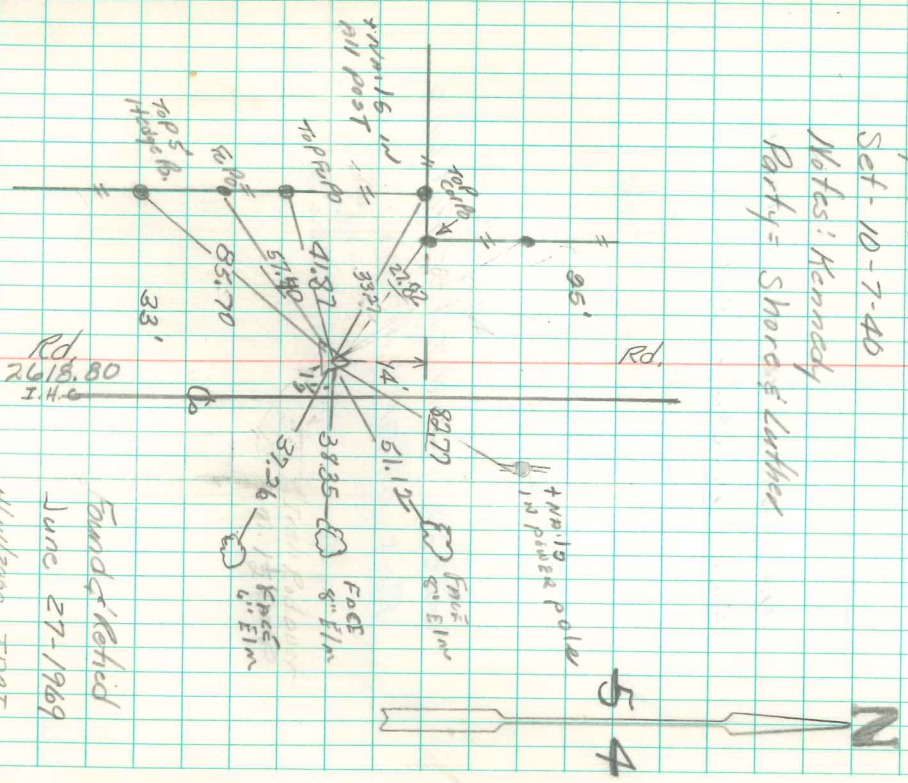

Exam 5-25-20

Set - 10-7-40

Notes: Kennedy

Party = Shore & Luther

Rd 2618.80 I.H.C.

Fund & Rehid
June 27-1969
4/14/2000 I.D.O.T.

△ S.B. Cor 5-75-20
RETRIED 7 June 93
I.D.O.T. 4/17/00

Found 2" x 2" Ormosite stake over
Hard Sandstone 14" x 9" x 4"

Set 0. m. over a 2" round tile
" Stake over c.m.