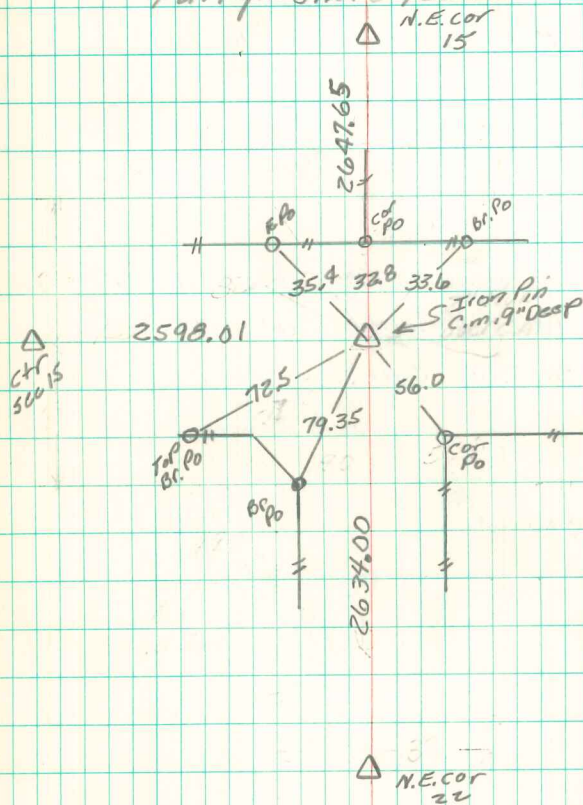

Found Ford AXLE right where
we set c.m.

set c.m. over 1-2" tile
standing on END

c.m. 10" under surface & placed
Ford AXLE on North side c.m.

E¹/₄ Cor 15-75-21

Set - 7-22-41

Notes - Kennedy

Party - Shore & Luther