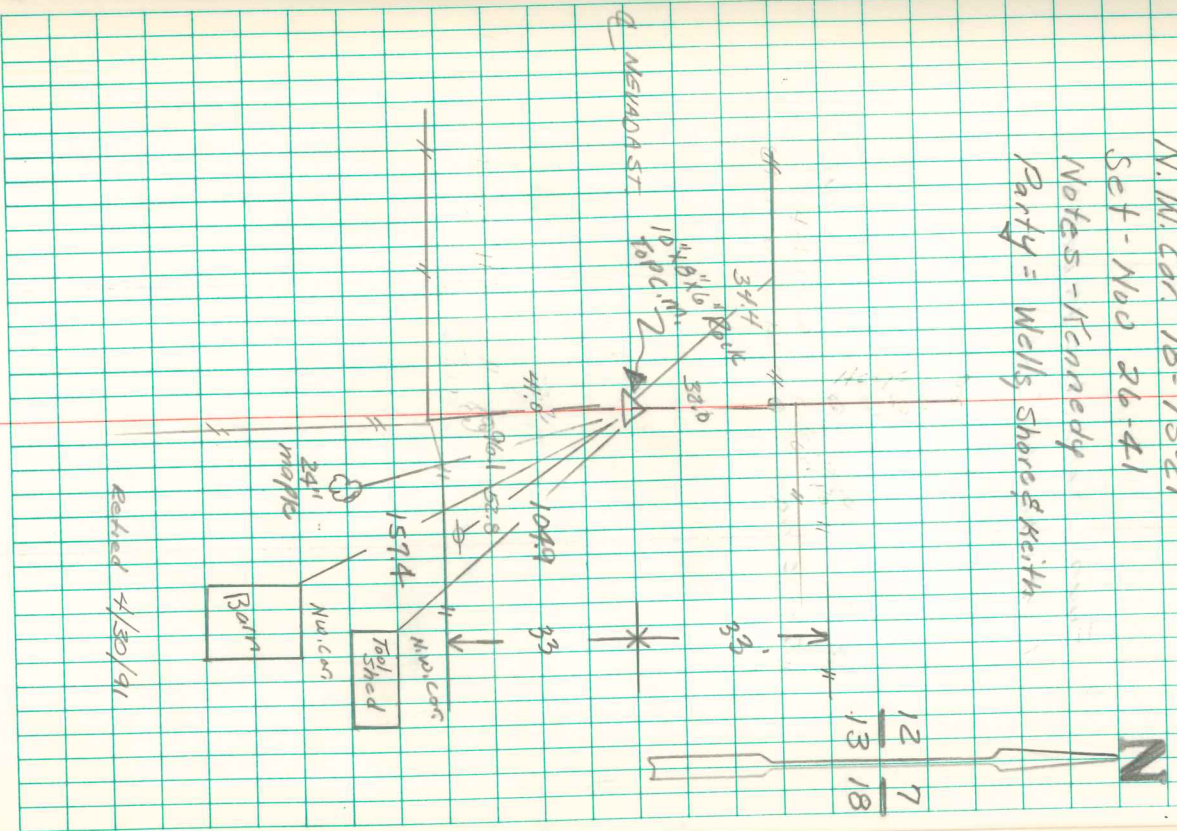

Found 1-2" D tile & some broken
 Pieces of tile

Set c.m. over 1-2" D tile
 & Put lime stone 10"x8"x6" on
 top c.m.

N. M. Cor. 18-75-21
 Set - Nov 26-41
 Notes - Kennedy
 Party = Wells, Shore & Keith

Retired 4/30/91