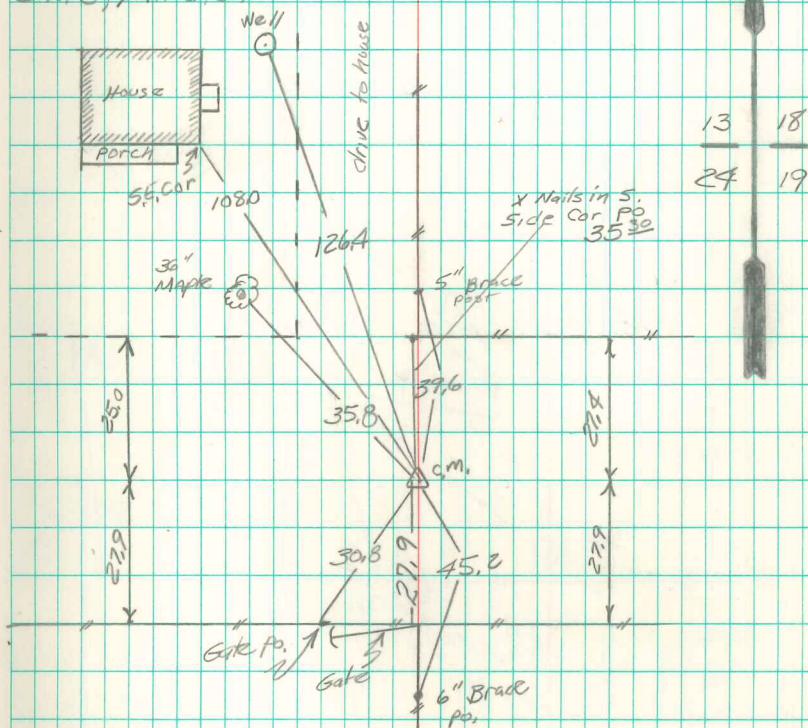

Found 2" hole in clay filled  
with black dirt where file has  
been graded out,

Set Mon. on a 2" A file standing  
on end. Put small stone on top  
Mon.

N.W. Cor. 19-75-21

Set 11-25-40

Party: Kennedy

Shore, Mitchell

Notes: Kennedy

N

13	18
24	19

Set 1/2" Iron Rod  
w/ cap #5301 6" deep  
12/07/1991