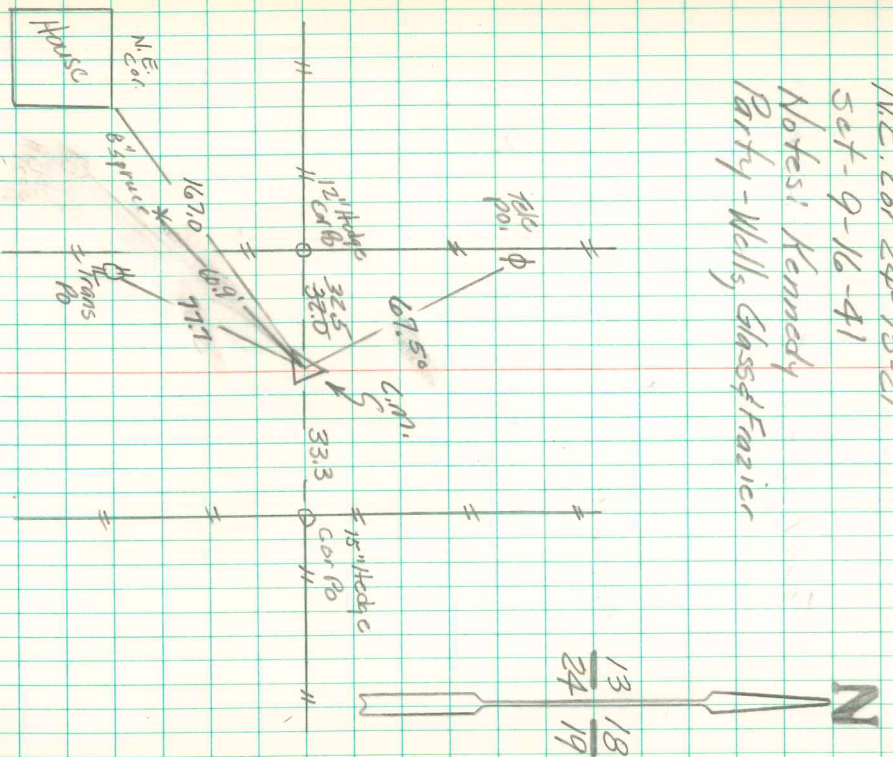

Found 2-Tile Blocks & 1-3" Ditch

Set cm. over the 3" Ditch located
in Place

Both Tile Blocks on North side cm.

N.E. Cor 24-75-21
Set-9-16-41

Notes: Kennedy
Party - Walls, Glass & Frazier

Found cm w/ broken top 3" deep
set iron pin w/ cap on N. side.
4/5/97 David Davis

Retired
9/5/90