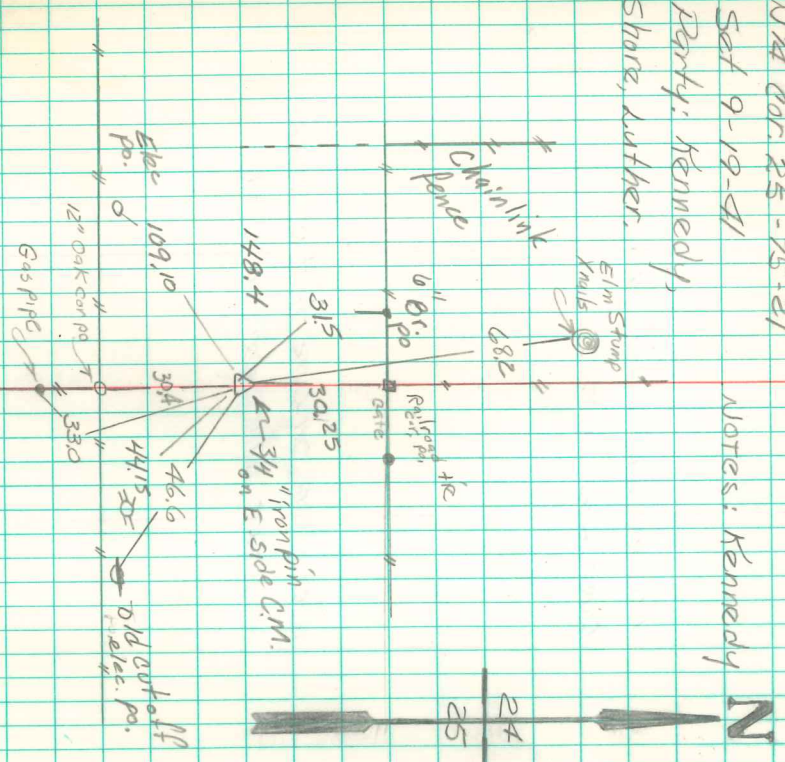

W 1/4 Cor. 25-25-21

Set 9-19-91

Party: Kennedy,

Shore, Luther.

Notes: Kennedy

Found & Edited 7/1/00  
Abie Davis

Found 3-tile block filled with  
concrete with iron rod in center.  
Right where we set mon.

Set mon on a 2" round tile  
where tile block was. Tile block  
on south side mon at base.