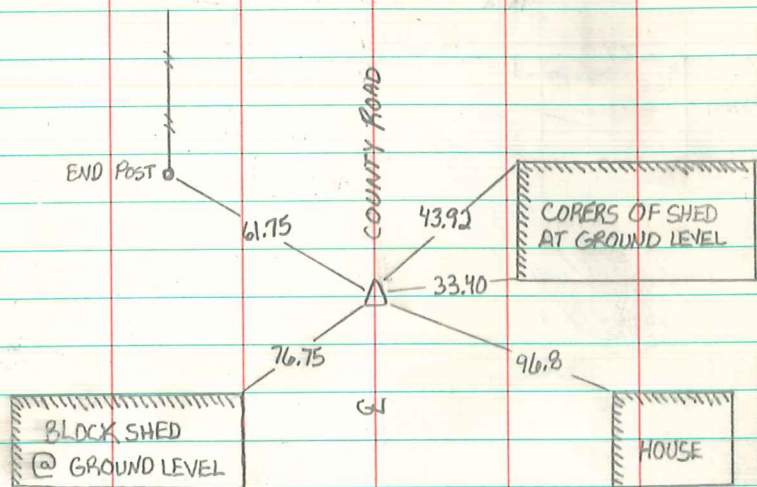

Found lime rock 15" x 13" x 7"
Right where we set mon.

Set mon. on lime rock lowered
in place, top mon. 12" under
top road bed.

RE-TIED 11-13-11
CHAD A. DANIELS

1/4 Cor. 30-75-21
Set: 11-27-40
Party: Kennedy,
Shore, Mitchell.