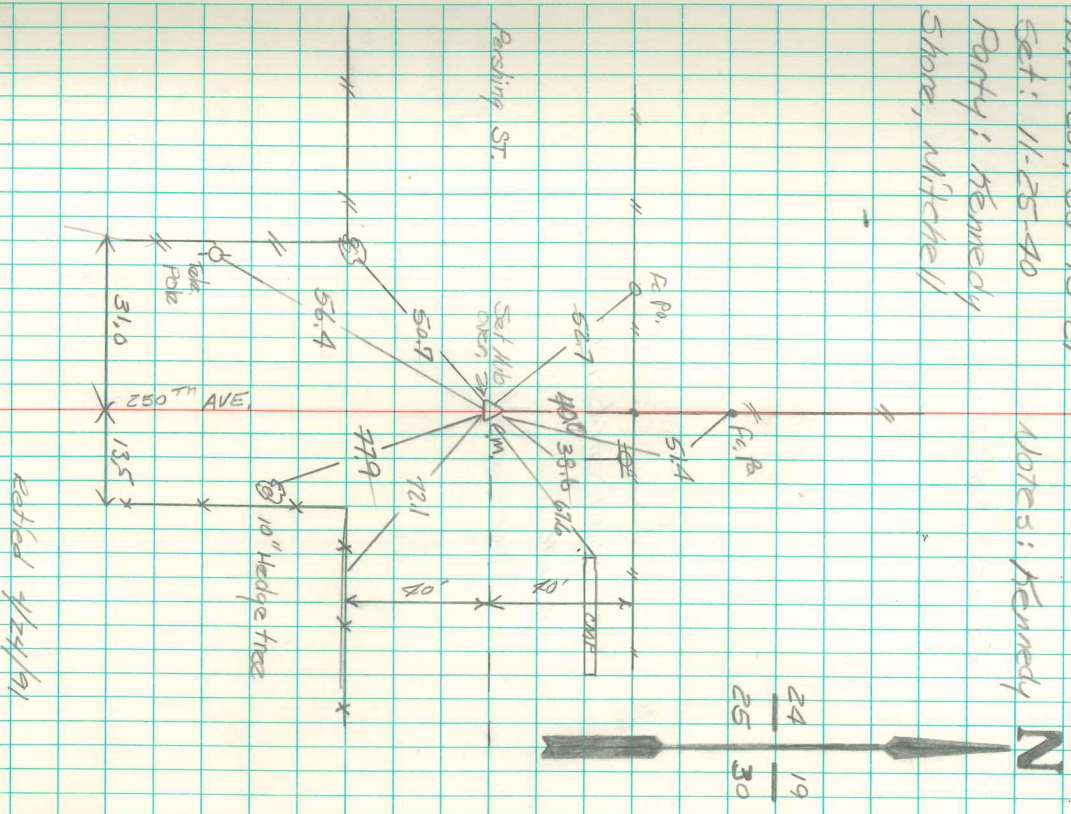

Re-established cor.

Set Mon. on 1-P" A tile standing
on end Two small stones on
top Mon. 10" under
surface,

N.W. cor. 30-25-21

Set: 11-25-90

Party: Kennedy

Shore, Mitchell

Notes: Kennedy

Redford 1/24/91