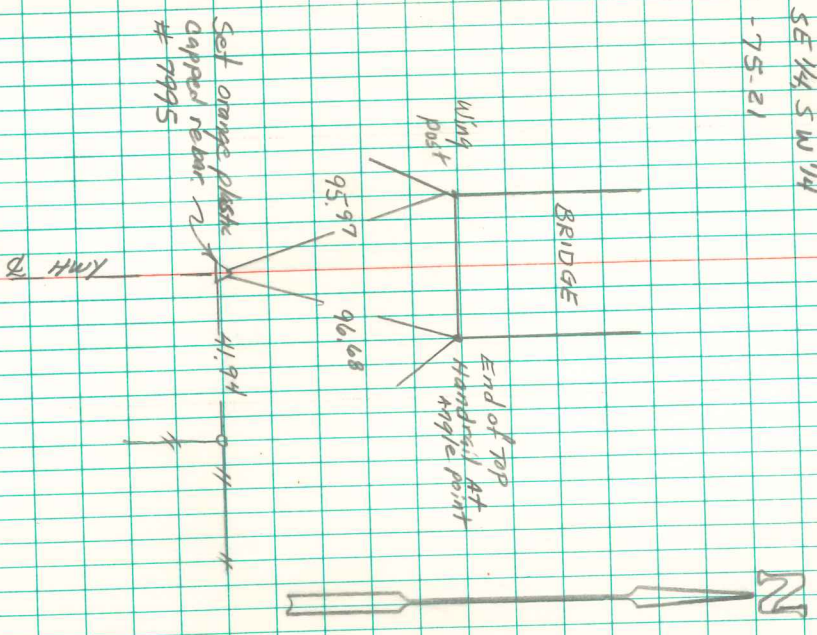

SW COR SE 1/4 S W 1/4
Sec 27 - 75-21

Set by Brian Morrissey
8/3/01