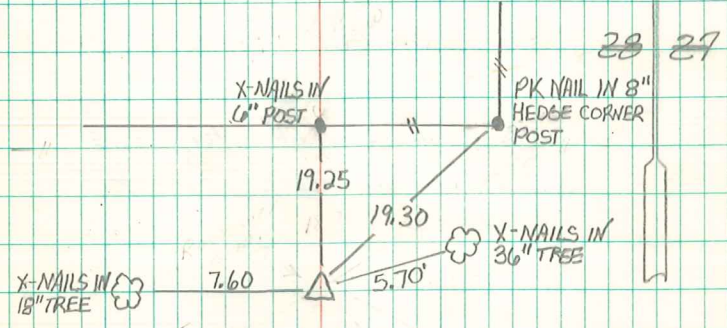

E¹/₄ Cor 28-76-18

Set Jan-11-41

Notes- Wandell

Party- Wells, Burrus, Hawitt & Crocker

Found Lime Rock 18"x8"x8"
Set C.M. on Lime Rock.
Lime Rock Top C.M.:

C.M. 2' Below Surface

RE-TIED 4/6/12
RANDAL NUGTEREN