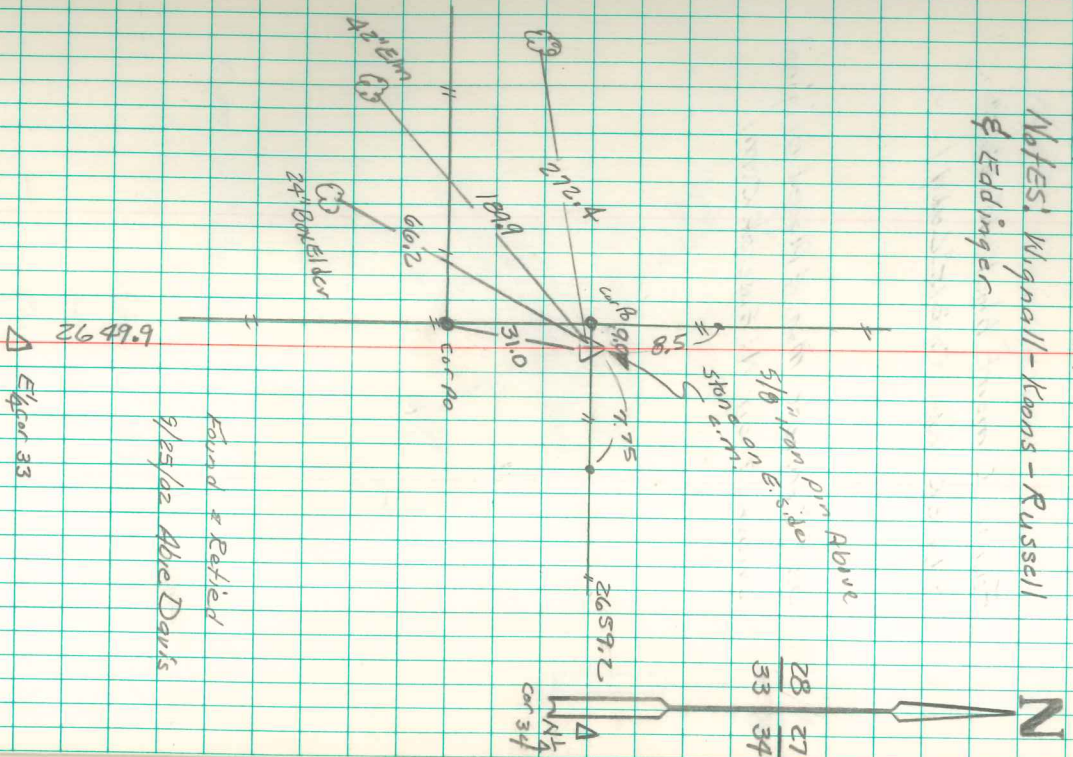

Found 2-White Limestones 18"x12"x6"
14"x6"x2" over 2-2" Round Tile

Set Concrete mon. over 2-2" Tile
Laying Down N.E.S. Stones on E.
Side of C.M.

66.2' N.E. of 24" Box Elder
35.6' N.E. " Cor. Post
9.0' East " "
0.9' " " 18" Box Elder

N.E. Cor. Sec. 33-76-18
Set 11-22-39
Notes: Wignall-Koons-Russell
& Eddinger

Found & Retied
9/25/02 Alvin Davis