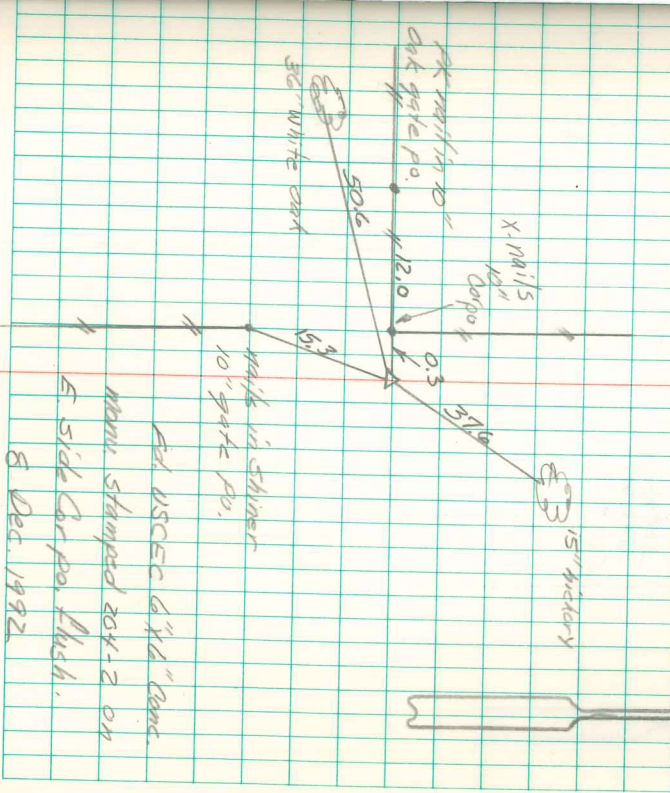

order 7-

Send down
18" Apr on
like post, e
130' ribbon
8 Dec

E COR NE-SW 7. 76-18

walk in shiner
10' gate po.
E side Cor po. Arch.
8 Dec. 1992