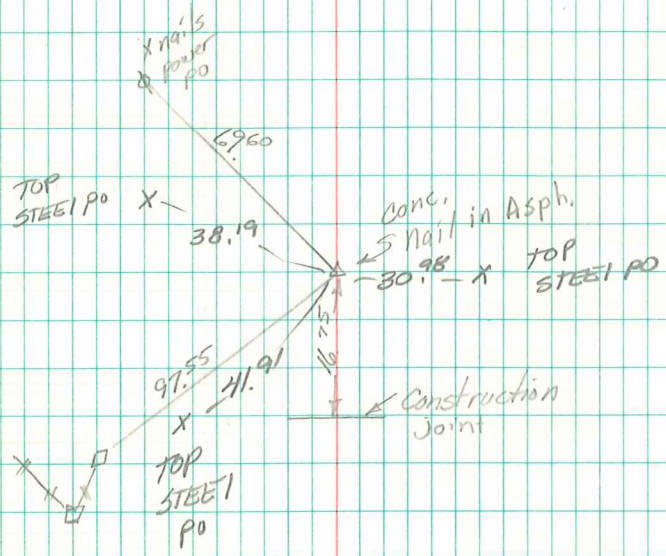

SW of NWSW

23-76-19

centerline S-71

set 4/29/01
David Hiller
Retired 10/07